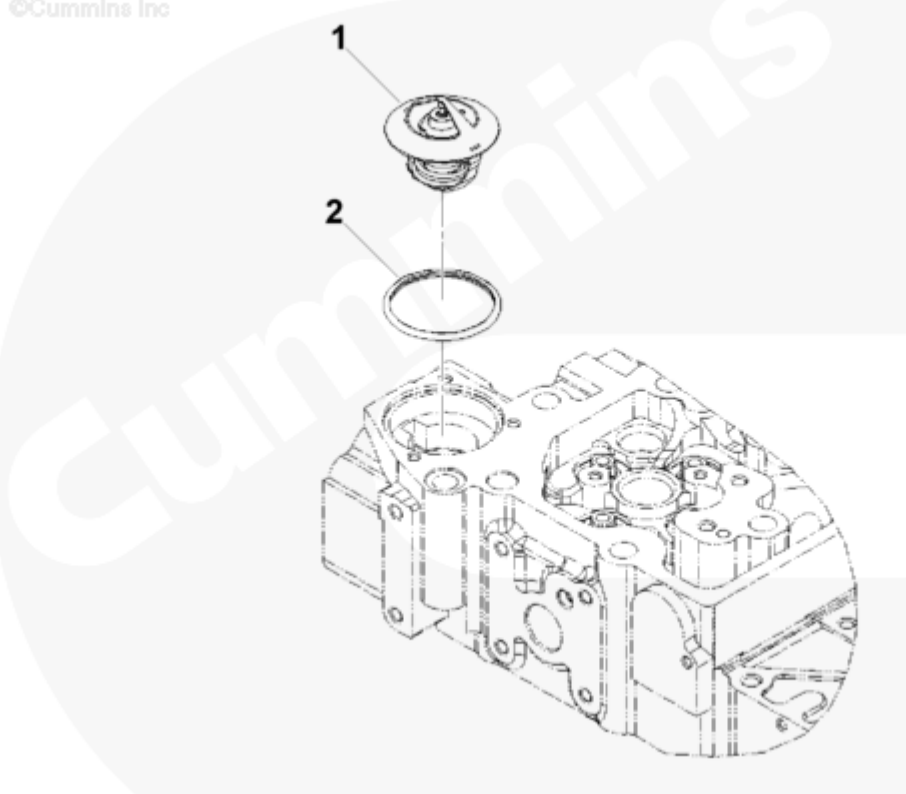

Parts Catalog - Option Detail

Electronic Parts Catalog - Option Detail				
Option	Group	Graphic	Film Card	Date
EC9042-01	08.07	ec900zf	T	04-NOV-03
Engines	4B3.9, 6A3.4, 6B5.9, B GAS INTERNATIONAL CM556, B4.5, B4.5 CM2350 B129B, B4.5 CM2350 B146C, B4.5 CM2350 B147B, B4.5 RGT, B4.5S, B5.9 G, B5.9 GAS PLUS CM556, B5.9 LPG, B5.9 LPG PLUS CM556, B6.7 CM2350 B121B, B6.7 CM2350 B135B, B6.7 CM2350 B136C, B6.7 CM2350 B148B, B6.7 G CMOH6.0 B125, B6.7N CM2380 B150B, B6.7S, F3.8 CM2350 F120B, F3.8 CM2350 F128C, F3.8 CM2350 F132B, F3.8 F102, G3.9, G5.9, G5.9 CM558, ISB (CHRYSLER), ISB CM2150, ISB CM2150 E, ISB CM550, ISB CM850, ISB/ISD4.5 CM2150 B119, ISB/ISD4.5 CM2150 SN, ISB/ISD6.7 CM2150 B120, ISB/ISD6.7 CM2150 SN, ISB/ISD6.7 CM2880 B126, ISB3.9 CM2220 B107, ISB4.5 CM2150, ISB5.9G CM2180, ISB6.7 2010 DCX PICKUP, ISB6.7 2013 DCX CHASSIS CAB, ISB6.7 CM2150 SQ, ISB6.7 CM2250, ISB6.7 CM2350 B101, ISB6.7 CM2350 B103, ISB6.7 CM2350 B142, ISB6.7 CM2670 B153B, ISB6.7 G CM2180 B118, ISBE CM2150, ISBE CM800, ISBE2/ISBE3 CM850, ISBE4 CM850, ISD4.5 CM2150, ISD6.7 CM2880 D101, ISF2.8 CM2220, ISF2.8 CM2220 AN, ISF2.8 CM2220 EC, ISF2.8 CM2220 ECF2, ISF2.8 CM2220 F101, ISF2.8 CM2220 F117, ISF2.8 CM2220 F122, ISF2.8 CM2220 F126, ISF2.8 CM2220 F129, ISF2.8 CM2220 IAN, ISF3.8 CM2220, ISF3.8 CM2220 AN, ISF3.8 CM2220 F103, ISF3.8 CM2220 F110, ISF3.8 CM2220 F116, ISF3.8 CM2220 F134B, ISF3.8 CM2220 IAN, ISF3.8 CM2350 F109, ISF4.5 CM2220 F123, ISG11 CM2880 G106, ISG11 CM2880 G108, ISG12 CM2880 G107, ISG12 CM2880 G109, ISG12 G CMOH6.0 G111, QSB3.9 30 CM550, QSB3.9 CM2880 B138, QSB4.5 30 CM550, QSB4.5 CM2150 B108, QSB4.5 CM2250 B131, QSB4.5 CM2250 EC, QSB4.5 CM2350 B106, QSB4.5 CM2350 B122			